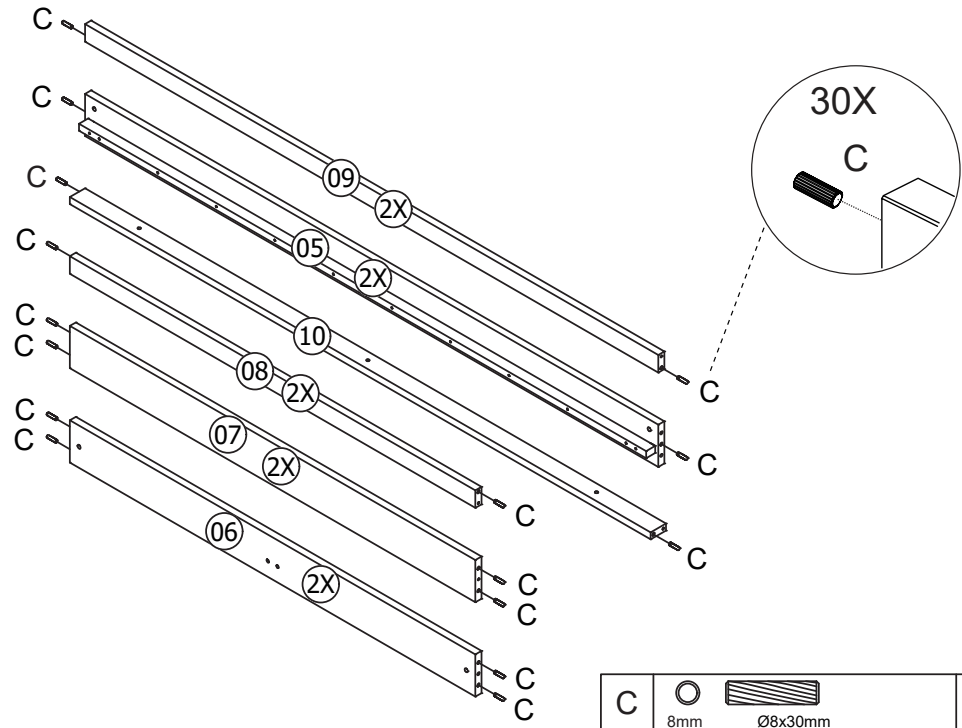

01

C	8mm	Ø8x30mm	30

02