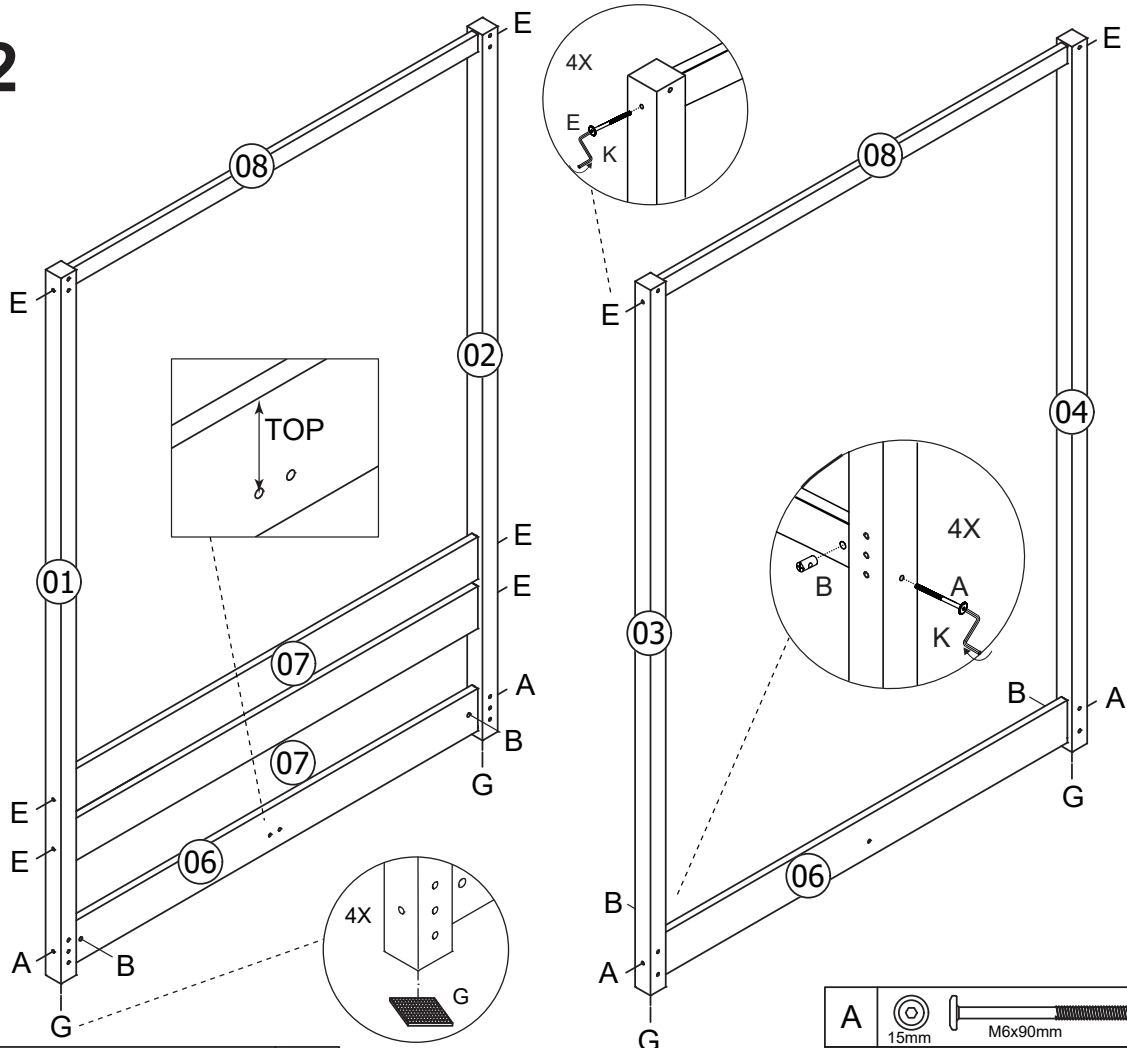

G	40x40mm	04
K	4mm	01

A	15mm	M6x90mm	04
B		Ø10.5x16mm	04
E	15mm	Ø6x90mm	08