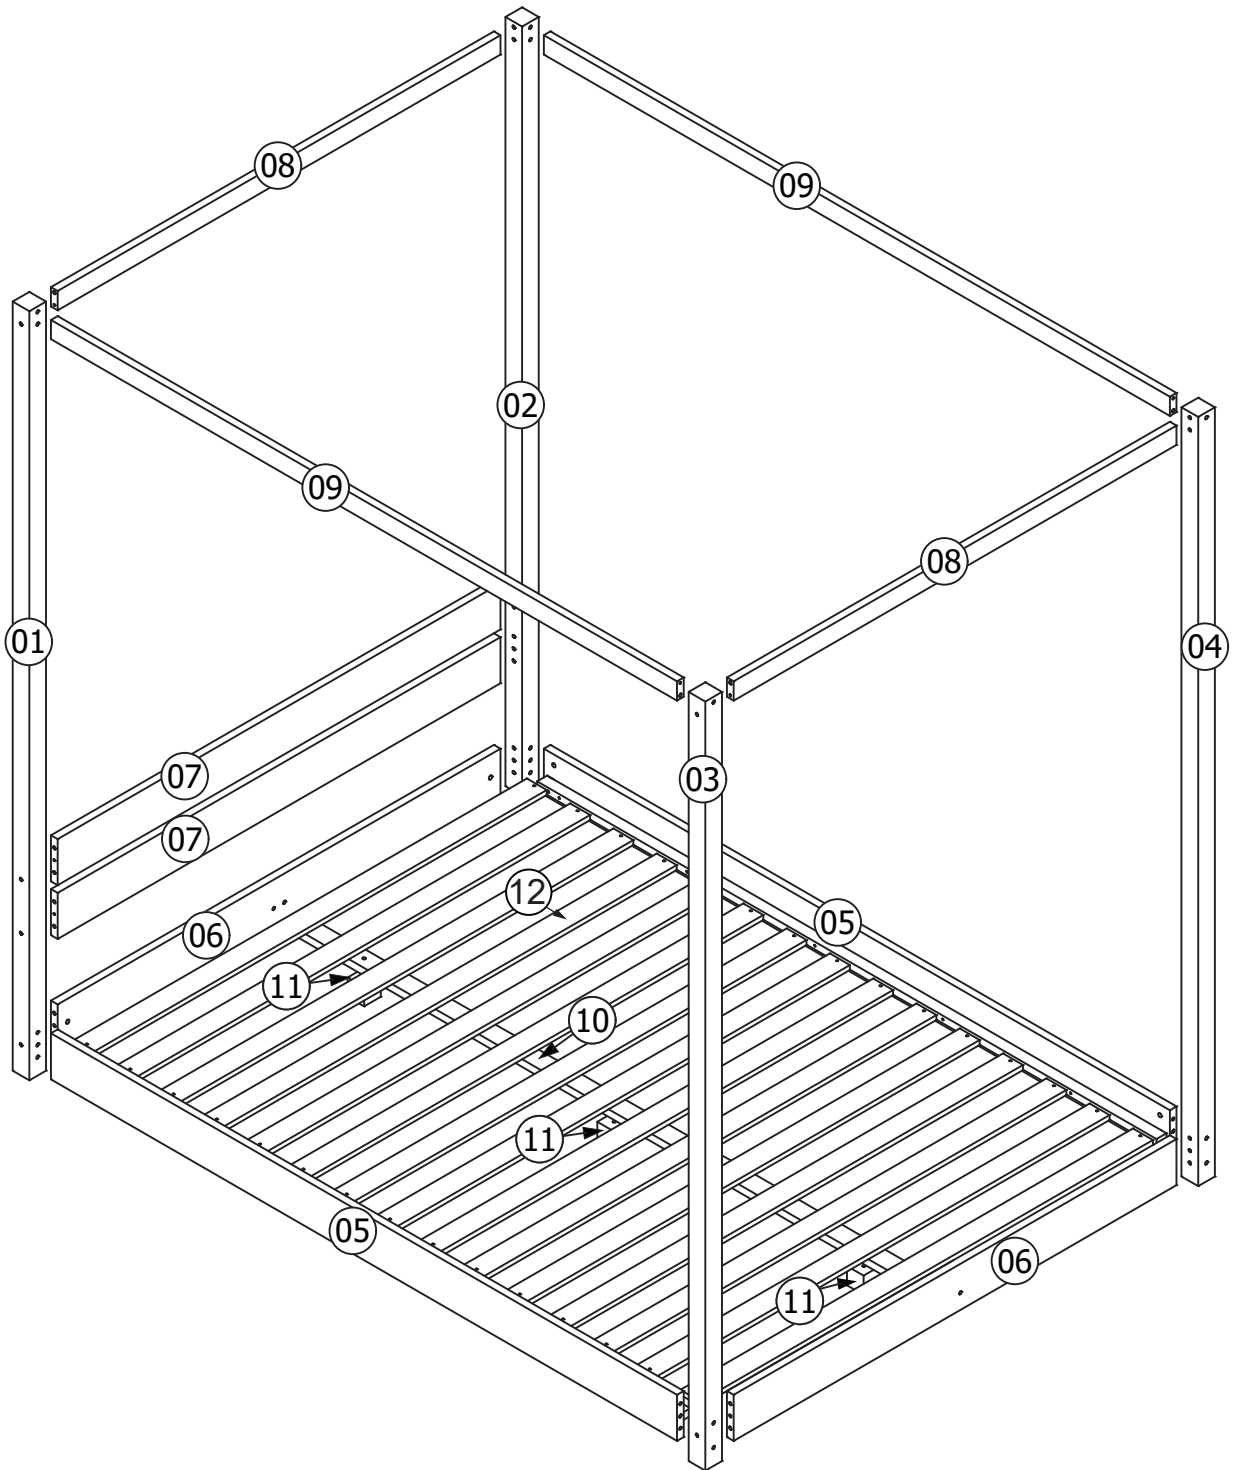

**You will need a screwdriver and a small mallet (not provided).

**2 PERSON ASSMBLY.

Parts List			
PART	DESCIRPTION	QTY	BOX
1	HEADBOARD LEG(LEFT)	1	1
2	HEADBOARD LEG(RIGHT)	1	1
3	FOOTEND LEG(LEFT)	1	1
4	FOOTEND LEG(RIGHT)	1	1
5	SIDERAILS	2	1
6	HEADBOARD&FOOTEND BOTTOM PANEL	2	1
7	HEADBOARD UPPER PANEL	2	1
8	TOP FRAME(WIDTH)	2	1
9	TOP FRAME(DEPTH)	2	1
10	CENTRE RAIL	1	1
11	SUPPORT LEG	3	1
12	SLATS	1	2

HARDWARE (IN BOX1)

A	 15mm M6x90mm	12	E	 15mm Ø6x90mm	12
B	 Ø10.5x16mm	12	F	 8mm Ø4x30mm	30
C	 8mm Ø8x30mm	30	G	 40x40mm	04
D	 10mm Ø7x60mm	05	K	 4mm	01