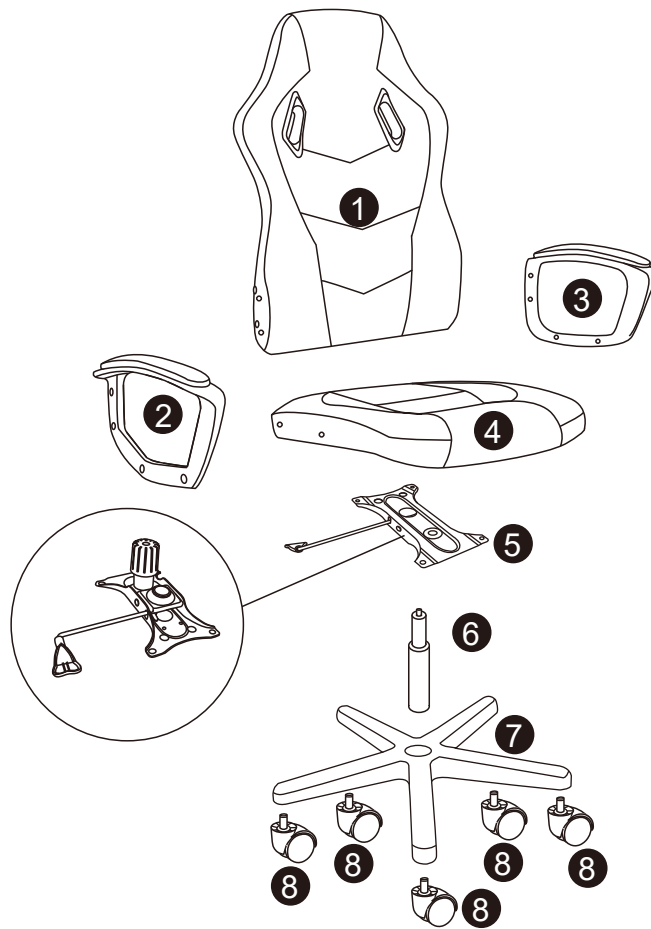

DO NOT jump on the product or any of its parts.

DO NOT use this product if any parts are missing, damaged or worn.

DO NOT use this product unless all fixings are secured.

**Further instructions are on the following pages.**

Please keep these instructions for future reference.

This product or some parts of this product will be heavy. Please use an assistant when lifting.

Never drag or push the pieces across a hard or stone floor as this will cause damage to the joints. Use a carpet or a rug for extra care.

If you have problems assembling or have damaged or missing pieces, please contact our customer services (details at the back of these instructions)

Parts List							
PART	DESCRIPTION	QTY	BOX	PART	DESCRIPTION	QTY	BOX
1	Backrest	1	1	6	Gas Lift	1	1
2	Right Armrest	1	1	7	Star Base	1	1
3	Left Armrest	1	1	8	Castor	5	1
4	Seat Cushion	1	1				
5	Mechanism	1	1				