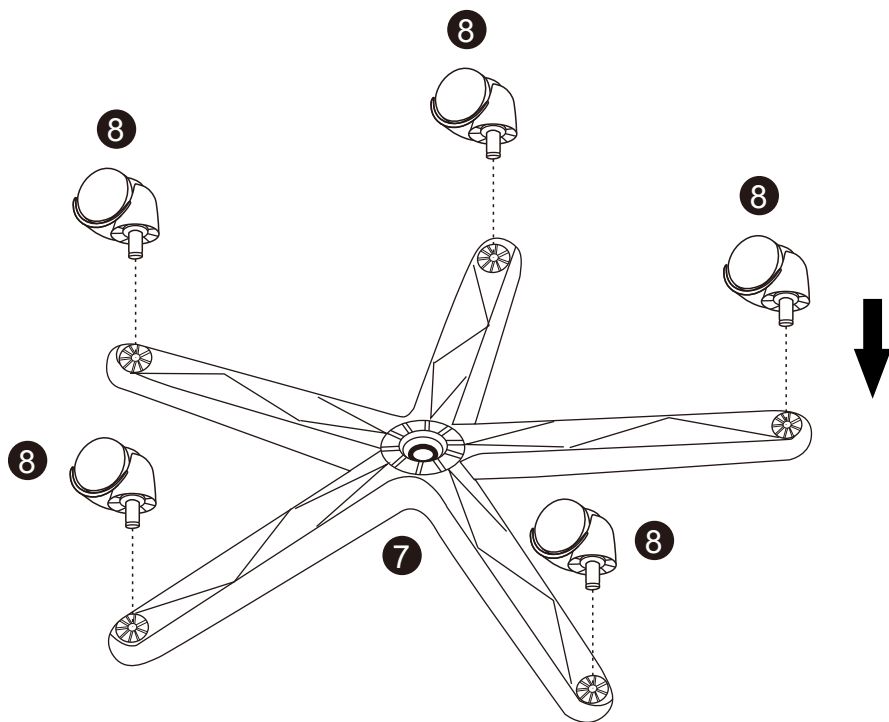

## HARDWARE (IN BOX 1)

A		M6x18mm	4	C		8
B		M8x20mm	8	D		1

01

02