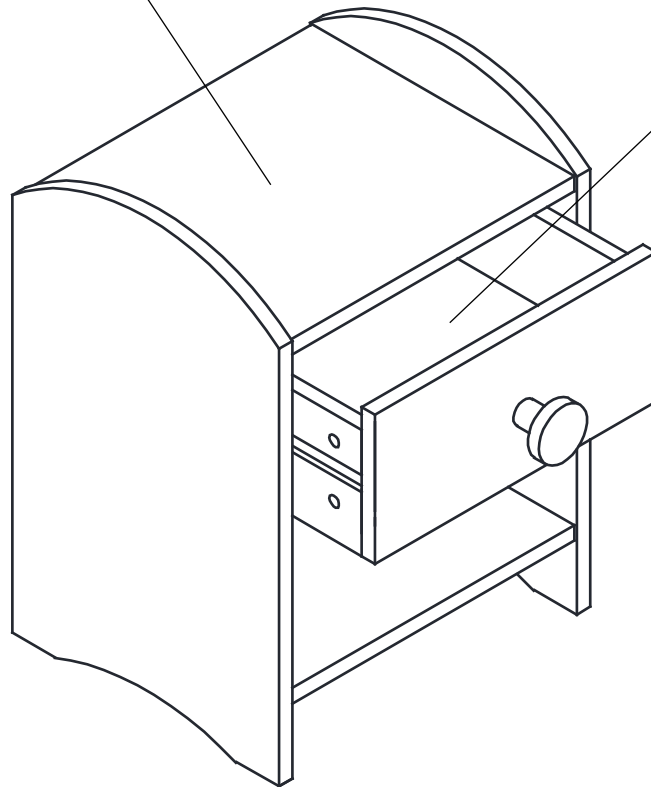

Factory ID: Manufactured in China
Date of Manufacture: 1222(MMY)

BEDSIDE TABLE

Product Code:
DIS-MICBT / DIS-MINBT /
DIS-MARBT / DIS-PRIBT / DIS-SPIBT

BIRLEA FURNITURE LTD
UNIT 6A-1, WEST MEADOW RISE,
CASTLE
DONINGTON, DERBYSHIRE, DE74 2HL