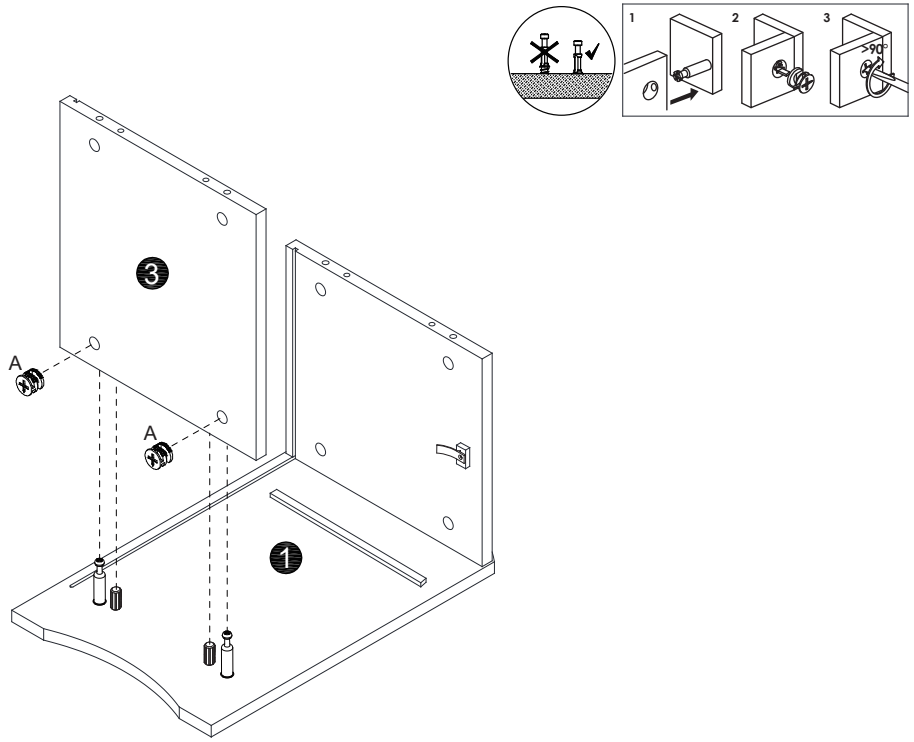

WARNING: THIS PRODUCT IS SUITABLE FOR CHILDREN IN THE AGE RANGE 5-12 YEARS.

Parts List							
PART	DESCIRPTION	QTY	BOX	PART	DESCIRPTION	QTY	BOX
1	Right Side Panel	1	1	6	Drawer Back	1	1
2	Top Panel	1	1	7	Drawer Right	1	1
3	Bottom Panel	1	1	8	Drawer Front	1	1
4	Back Panel	1	1	9	Drawer Bottom	1	1
5	Drawer Left	1	1	10	Left Side Panel	1	1

HARDWARE (IN BOX 1)

A		Ø15x12mm	8	E		M4x25mm	5
B		M6x38mm	12	F			1
C		M6x25mm	8	G		55x16mm	1
D		Ø12x10mm	4	H		M4x14mm	1

**You will need a Phillips head screwdriver and a Flat head screwdriver (not provided).

01

		C	M6x25mm	4	
A	Ø15x12mm	2	G	55x16mm	1
B	M6x38mm	4	H	M4x14mm	1

02

A	Ø15x12mm	2		
---	----------	---	--	--

03

04

A	 Ø15x12mm	4
B	 M6x38mm	4
C	 M6x25mm	4

05