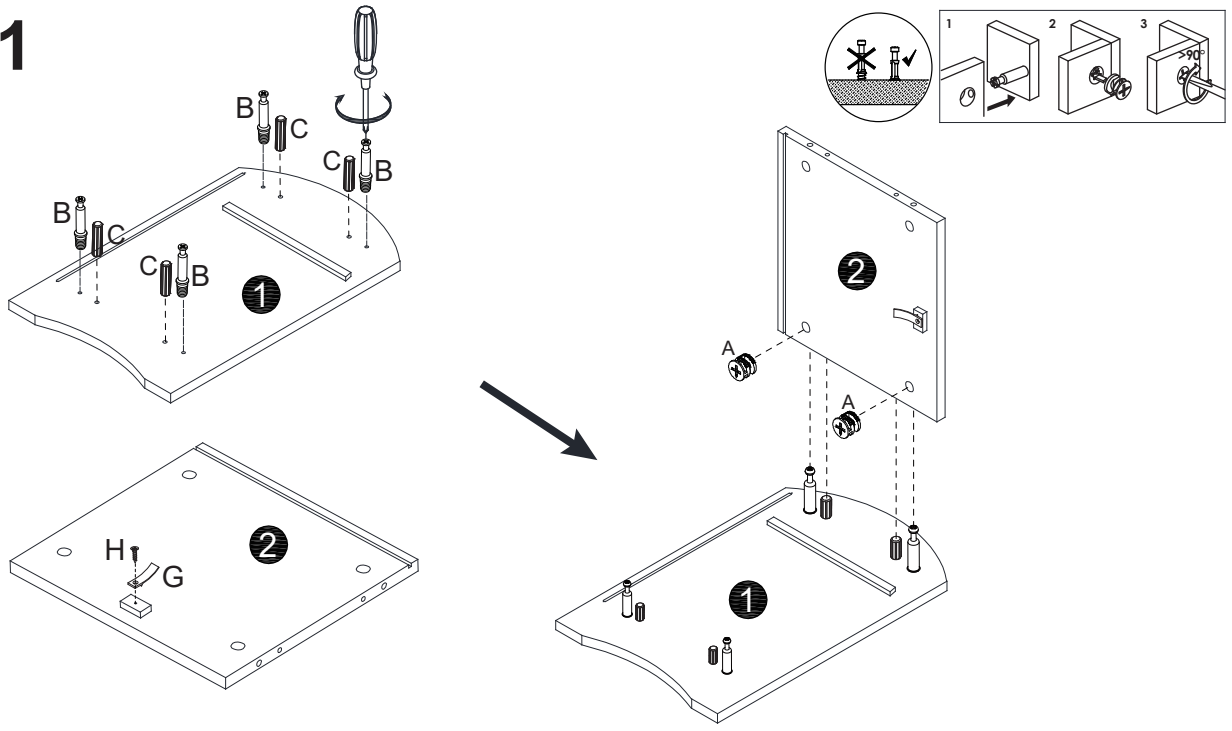

01

		C	M6x25mm	4	
A	Ø15x12mm	2	G	55x16mm	1
B	M6x38mm	4	H	M4x14mm	1

02