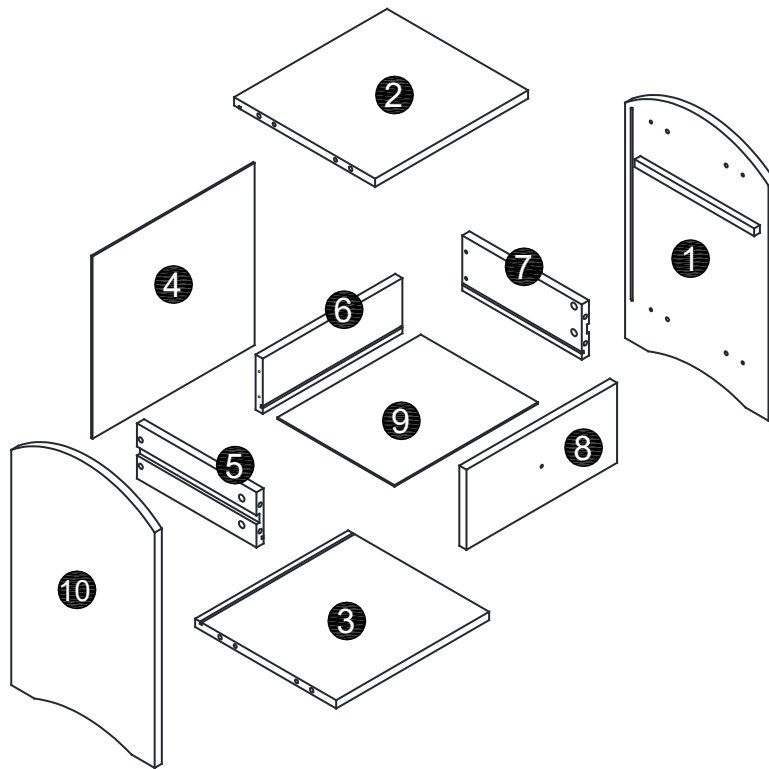

Factory ID: Manufactured in China
Date of Manufacture: 1222(MMY)

BEDSIDE TABLE

Product Code:
DIS-MICBT / DIS-MINBT /
DIS-MARBT / DIS-PRIBT / DIS-SPIBT

BIRLEA FURNITURE LTD
UNIT 6A-1, WEST MEADOW RISE,
CASTLE
DONINGTON, DERBYSHIRE, DE74 2HL

WARNING: THIS PRODUCT IS SUITABLE FOR CHILDREN IN THE AGE RANGE 5-12 YEARS.

Parts List							
PART	DESCIRPTION	QTY	BOX	PART	DESCIRPTION	QTY	BOX
1	Right Side Panel	1	1	6	Drawer Back	1	1
2	Top Panel	1	1	7	Drawer Right	1	1
3	Bottom Panel	1	1	8	Drawer Front	1	1
4	Back Panel	1	1	9	Drawer Bottom	1	1
5	Drawer Left	1	1	10	Left Side Panel	1	1