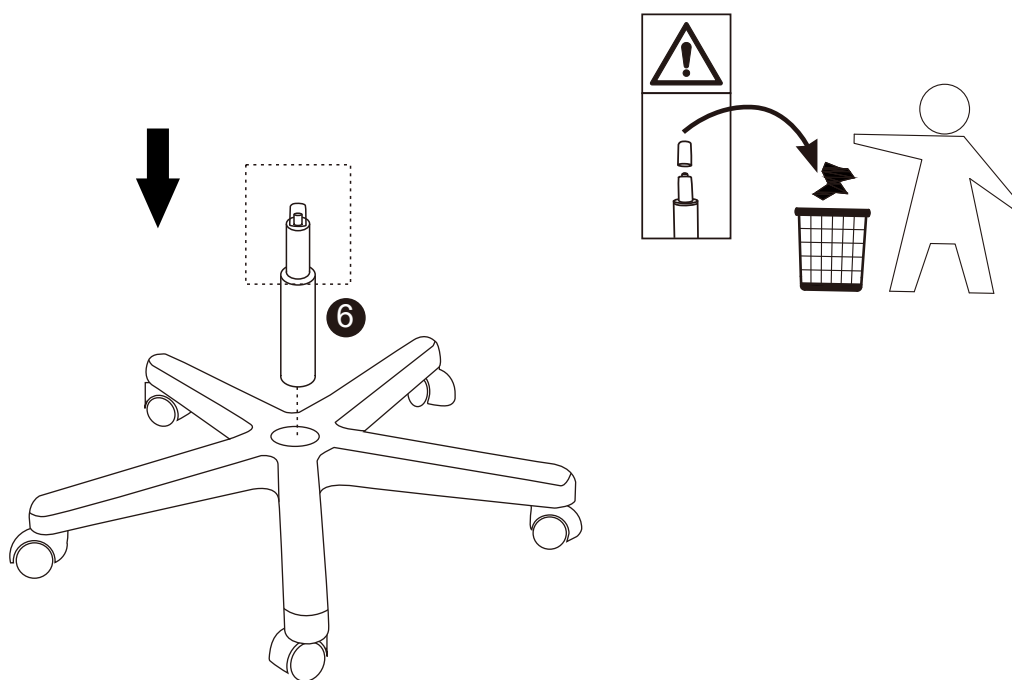

If you have problems assembling or have damaged or missing pieces, please contact our customer services (details at the back of these instructions)

Parts List							
PART	DESCRIPTION	QTY	BOX	PART	DESCRIPTION	QTY	BOX
1	Backrest	1	1	6	Gas Lift	1	1
2	Right Armrest	1	1	7	Star Base	1	1
3	Left Armrest	1	1	8	Castor	5	1
4	Seat Cushion	1	1				
5	Mechanism	1	1				

HARDWARE (IN BOX 1)

A		M6x18mm	4	C		8
B		M8x20mm	8	D		1

01

02

03

A		M6x18mm	4
D			1

04

B		M8x20mm	4
D			1