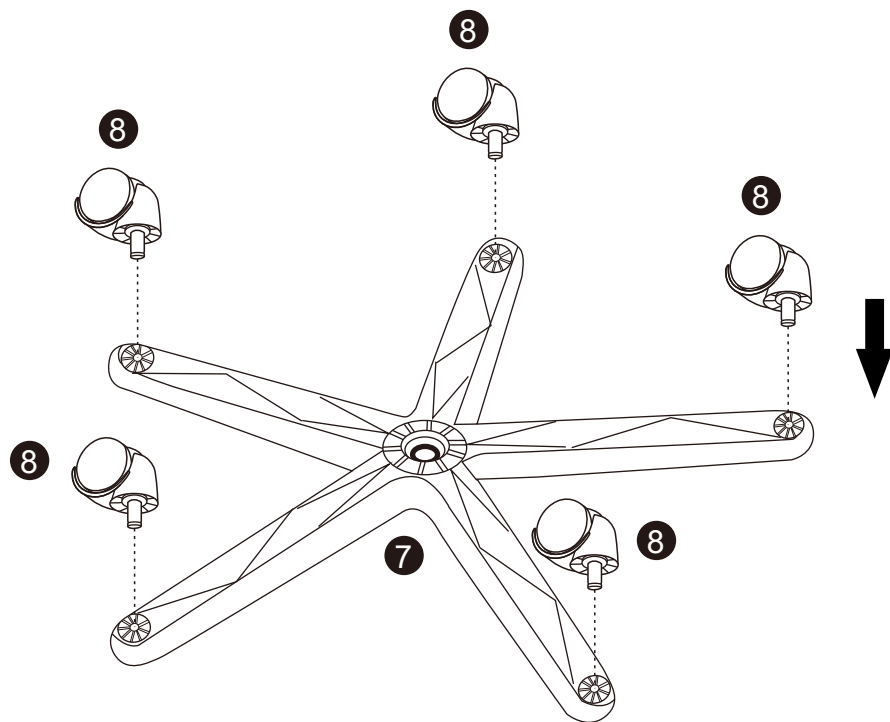

If you have problems assembling or have damaged or missing pieces, please contact our customer services (details at the back of these instructions)

Parts List							
PART	DESCRIPTION	QTY	BOX	PART	DESCRIPTION	QTY	BOX
1	Backrest	1	1	6	Gas Lift	1	1
2	Right Armrest	1	1	7	Star Base	1	1
3	Left Armrest	1	1	8	Castor	5	1
4	Seat Cushion	1	1				
5	Mechanism	1	1				

HARDWARE (IN BOX 1)

A		M6x18mm	4	C		8
B		M8x20mm	8	D		1

01

02

03

A		M6x18mm	4
D			1

04

B		M8x20mm	4
D			1