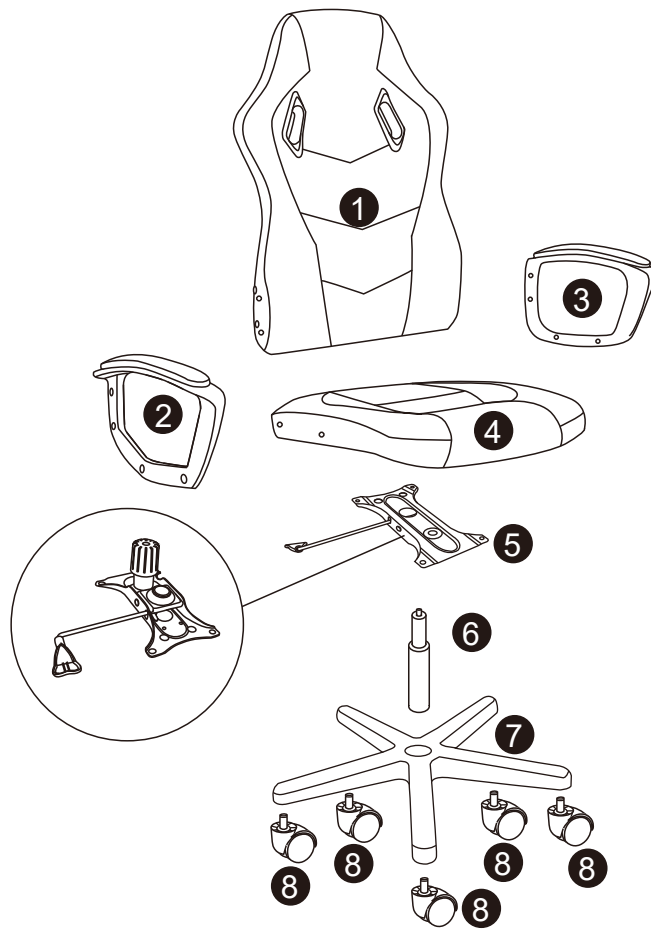

Always use on a level, even surface.

DO NOT jump on the product or any of its parts.

DO NOT use this product if any parts are missing, damaged or worn.

DO NOT use this product unless all fixings are secured.

Further instructions are on the following pages.

Please keep these instructions for future reference.

This product or some parts of this product will be heavy. Please use an assistant when lifting.

Never drag or push the pieces across a hard or stone floor as this will cause damage to the joints. Use a carpet or a rug for extra care.

If you have problems assembling or have damaged or missing pieces, please contact our customer services (details at the back of these instructions)

Parts List							
PART	DESCRIPTION	QTY	BOX	PART	DESCRIPTION	QTY	BOX
1	Backrest	1	1	6	Gas Lift	1	1
2	Right Armrest	1	1	7	Star Base	1	1
3	Left Armrest	1	1	8	Castor	5	1
4	Seat Cushion	1	1				
5	Mechanism	1	1				