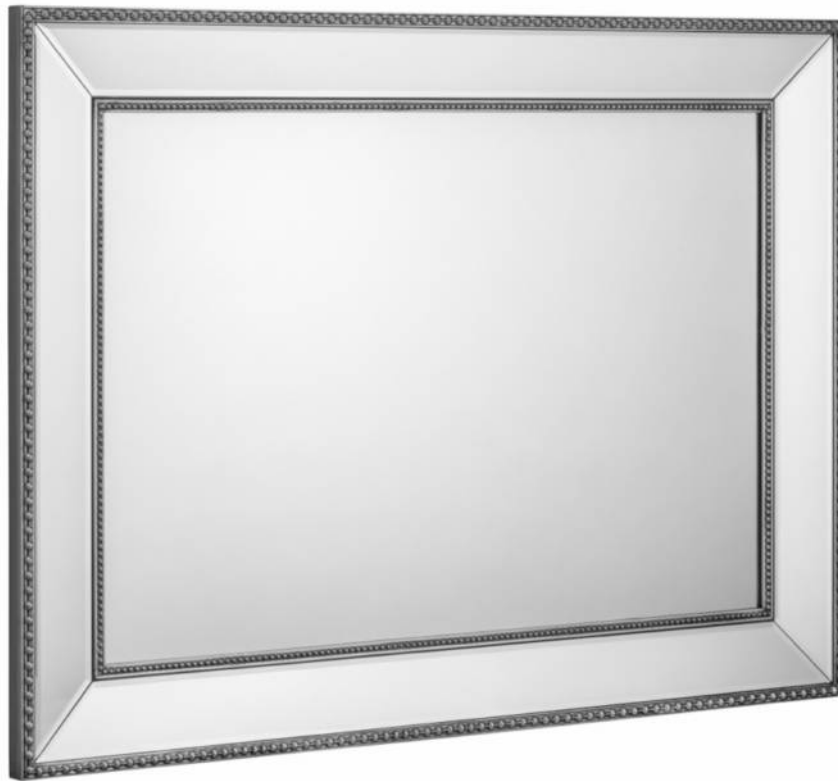

## Symphony Pewter and Glass Rectangular Wall Mirror - 110 cm x 80 cm

**This product is delivered fully assembled.**

Please dispose of all packaging safely.